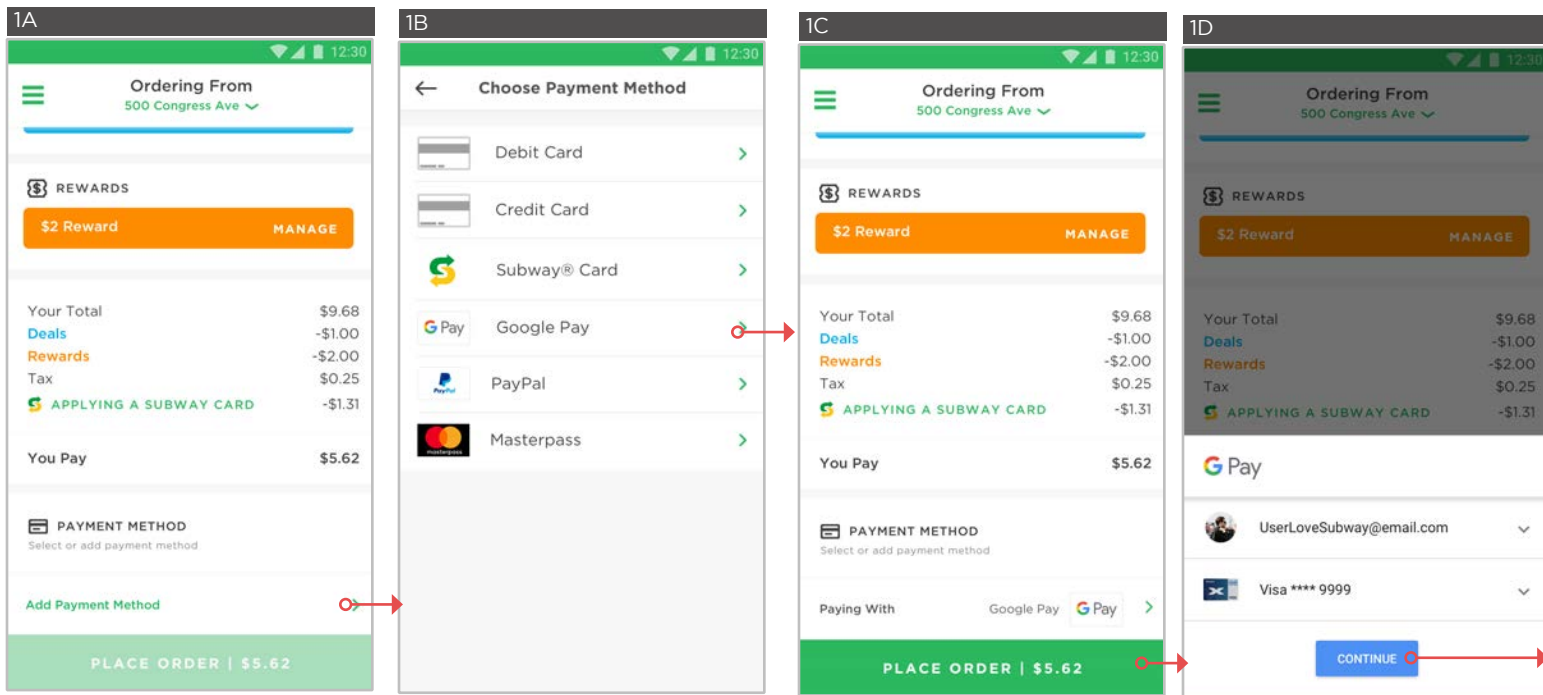

Subway UX Updates
Google Pay Exploration
Version .03

Once the user tap to "Continue" they will be taken to the Order Confirmation page.

Once the user tap to "Continue" they will be taken to the Order Confirmation page.