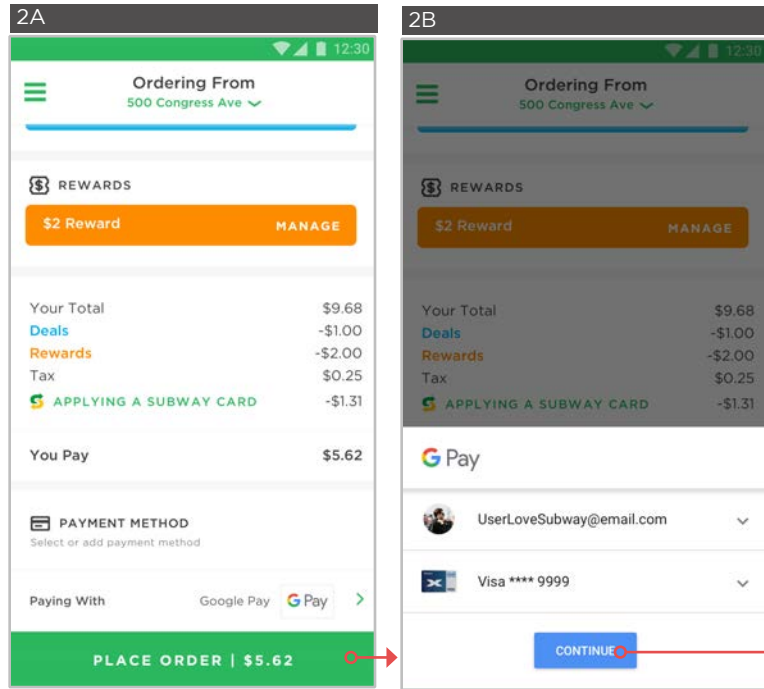

Subway UX Updates
Google Pay Exploration
Version .03

Once the user tap to "Continue" they will be taken to the Order Confirmation page.

Once the user tap to "Continue" they will be taken to the Order Confirmation page.